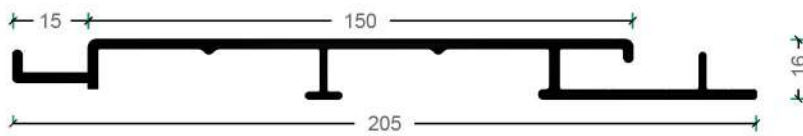

LINK
Decorative Designs

CLADDING SYSTEM

LDD 100 CLAD

LDD 150 CLAD

LDD CLAD STARTER

LDD CLAD STARTER
FEMALE BASE 55mm

LDD CLAD STARTER
MALE TOP 55mm

LDD CLAD JOINER
FEMALE BASE

LDD CLAD JOINER
MALE TOP

LDD CLAD CORNER FEMALE

LDD CLAD CORNER MALE

LDD 150 CLAD

LDD CLAD CORNER FEMALE

LDD CLAD STARTER MALE TOP 55mm

LDD 150 CLAD

LDD CLAD CORNER MALE