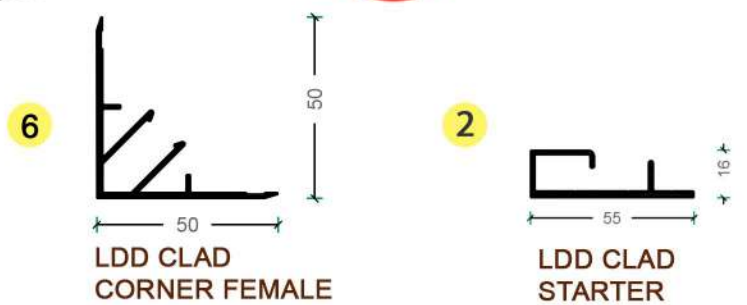

LINK
Decorative Designs

CLADDING SYSTEM

LDD 100 CLAD

LDD 150 CLAD

LDD CLAD STARTER

LDD CLAD STARTER
FEMALE BASE 55mm

LDD CLAD STARTER
MALE TOP 55mm

LDD CLAD JOINER
FEMALE BASE

LDD CLAD JOINER
MALE TOP

LDD CLAD CORNER FEMALE

LDD CLAD CORNER MALE

LDD 150 CLAD

LDD CLAD CORNER FEMALE

LDD CLAD STARTER MALE TOP 55mm

LDD 150 CLAD

LDD CLAD CORNER MALE

LDD CLAD STARTER MALE TOP 55mm