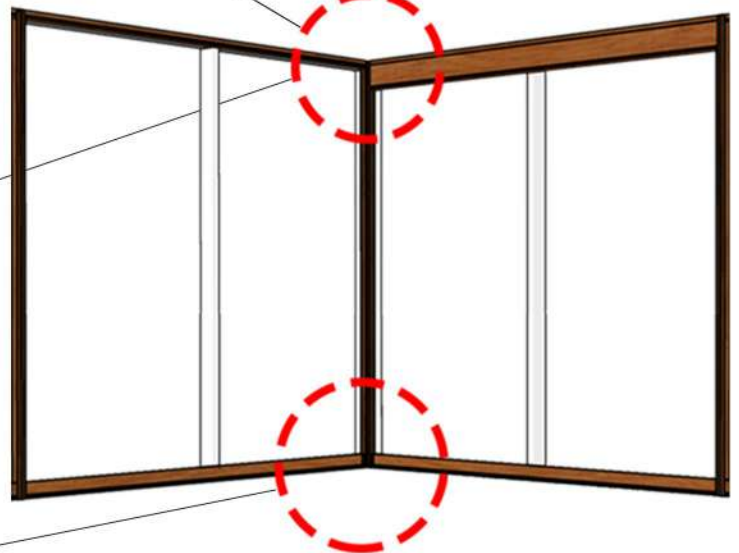

LINK
Decorative Designs

CLADDING SYSTEM

LDD 100 CLAD

LDD 150 CLAD

LDD CLAD STARTER

LDD CLAD STARTER
FEMALE BASE 55mm

LDD CLAD STARTER
MALE TOP 55mm

LDD CLAD JOINER
FEMALE BASE

LDD CLAD JOINER
MALE TOP

LDD CLAD CORNER FEMALE

LDD CLAD CORNER MALE

LDD 150 CLAD

LDD CLAD CORNER FEMALE

LDD CLAD STARTER MALE TOP 55mm

LDD 150 CLAD

LDD CLAD CORNER MALE