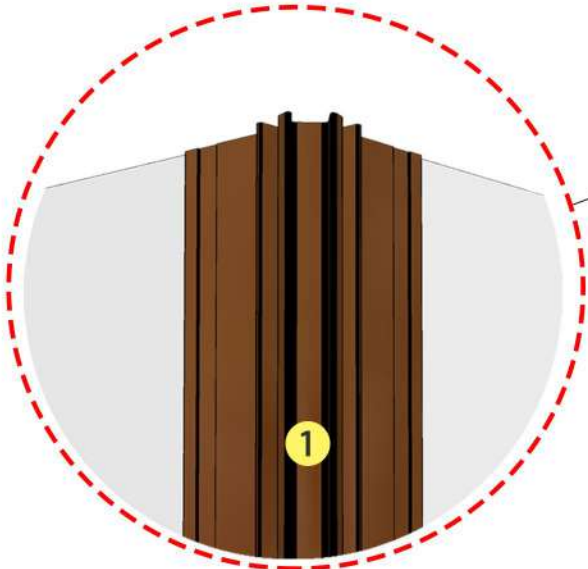

LINK
Decorative Designs

CLADDING SYSTEM

LDD 100 CLAD

LDD 150 CLAD

LDD CLAD STARTER

LDD CLAD STARTER
FEMALE BASE 55mm

LDD CLAD STARTER
MALE TOP 55mm

LDD CLAD JOINER
FEMALE BASE

LDD CLAD JOINER
MALE TOP

LDD CLAD CORNER FEMALE

LDD CLAD CORNER MALE

LDD 150 CLAD

LDD CLAD CORNER FEMALE

LDD CLAD STARTER MALE TOP 55mm

LDD 150 CLAD

LDD CLAD CORNER MALE