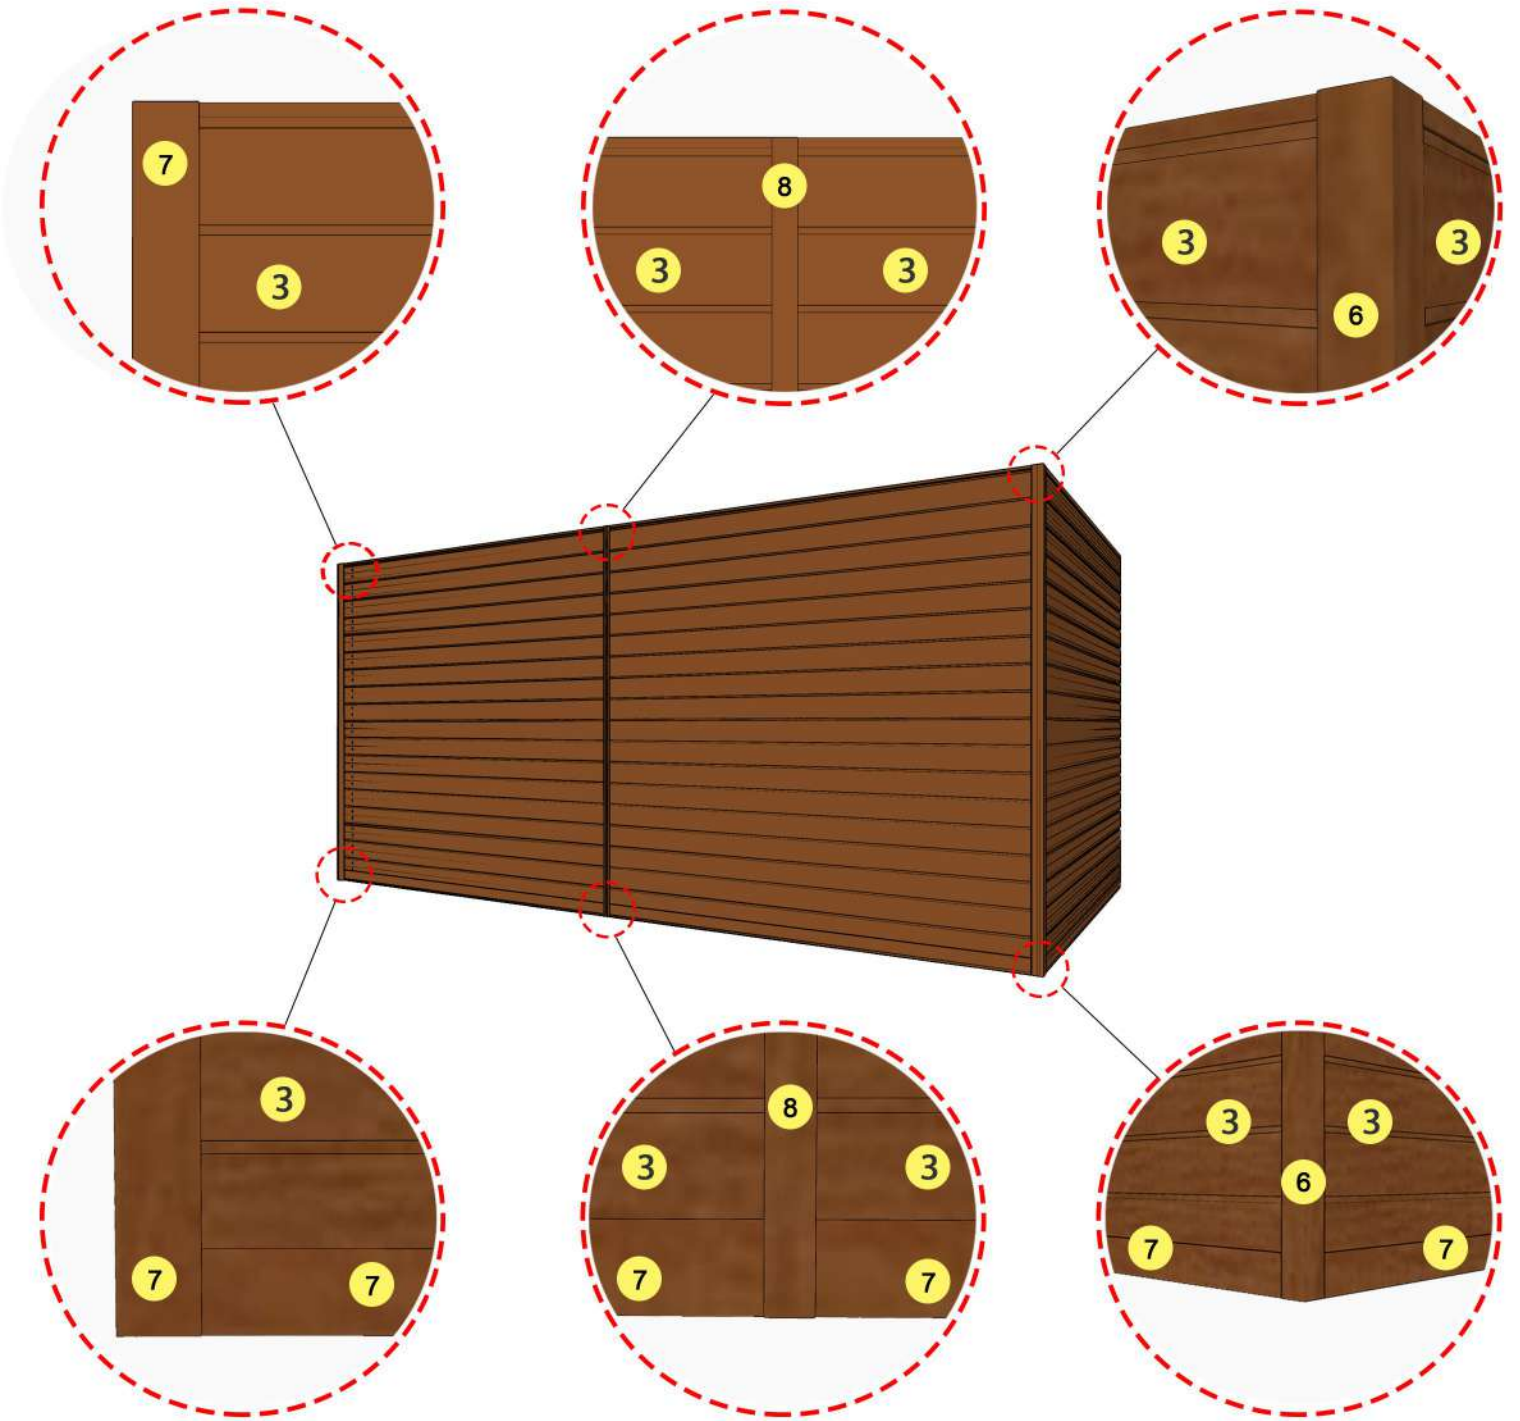

LINK
Decorative Designs

CLADDING SYSTEM

LDD 100 CLAD

LDD 150 CLAD

LDD CLAD STARTER

LDD CLAD STARTER
FEMALE BASE 55mm

LDD CLAD STARTER
MALE TOP 55mm

LDD CLAD JOINER
FEMALE BASE

LDD CLAD JOINER
MALE TOP

LDD CLAD CORNER FEMALE

LDD CLAD CORNER MALE

LDD 150 CLAD

LDD CLAD CORNER FEMALE

LDD CLAD STARTER MALE TOP 55mm

LDD 150 CLAD

LDD CLAD CORNER MALE

LDD CLAD STARTER MALE TOP 55mm