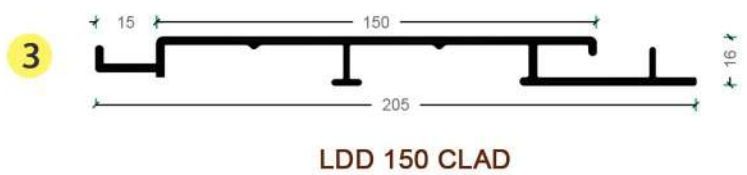

LDD CLAD JOINER
MALE TOP

LDD CLAD CORNER FEMALE

LDD CLAD CORNER MALE

LDD 150 CLAD

LDD CLAD CORNER FEMALE

LDD CLAD STARTER MALE TOP 55mm

LDD 150 CLAD

LDD CLAD CORNER MALE