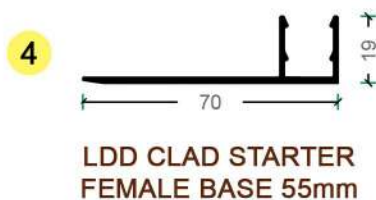

LINK
Decorative Designs

CLADDING SYSTEM

LDD 100 CLAD

LDD 150 CLAD

LDD CLAD STARTER

LDD CLAD STARTER
FEMALE BASE 55mm

LDD CLAD STARTER
MALE TOP 55mm

LDD CLAD JOINER
FEMALE BASE

LDD CLAD JOINER
MALE TOP

LDD CLAD CORNER FEMALE

LDD CLAD CORNER MALE

LDD 150 CLAD

LDD CLAD CORNER FEMALE

LDD CLAD STARTER MALE TOP 55mm

LDD 150 CLAD

LDD CLAD CORNER MALE