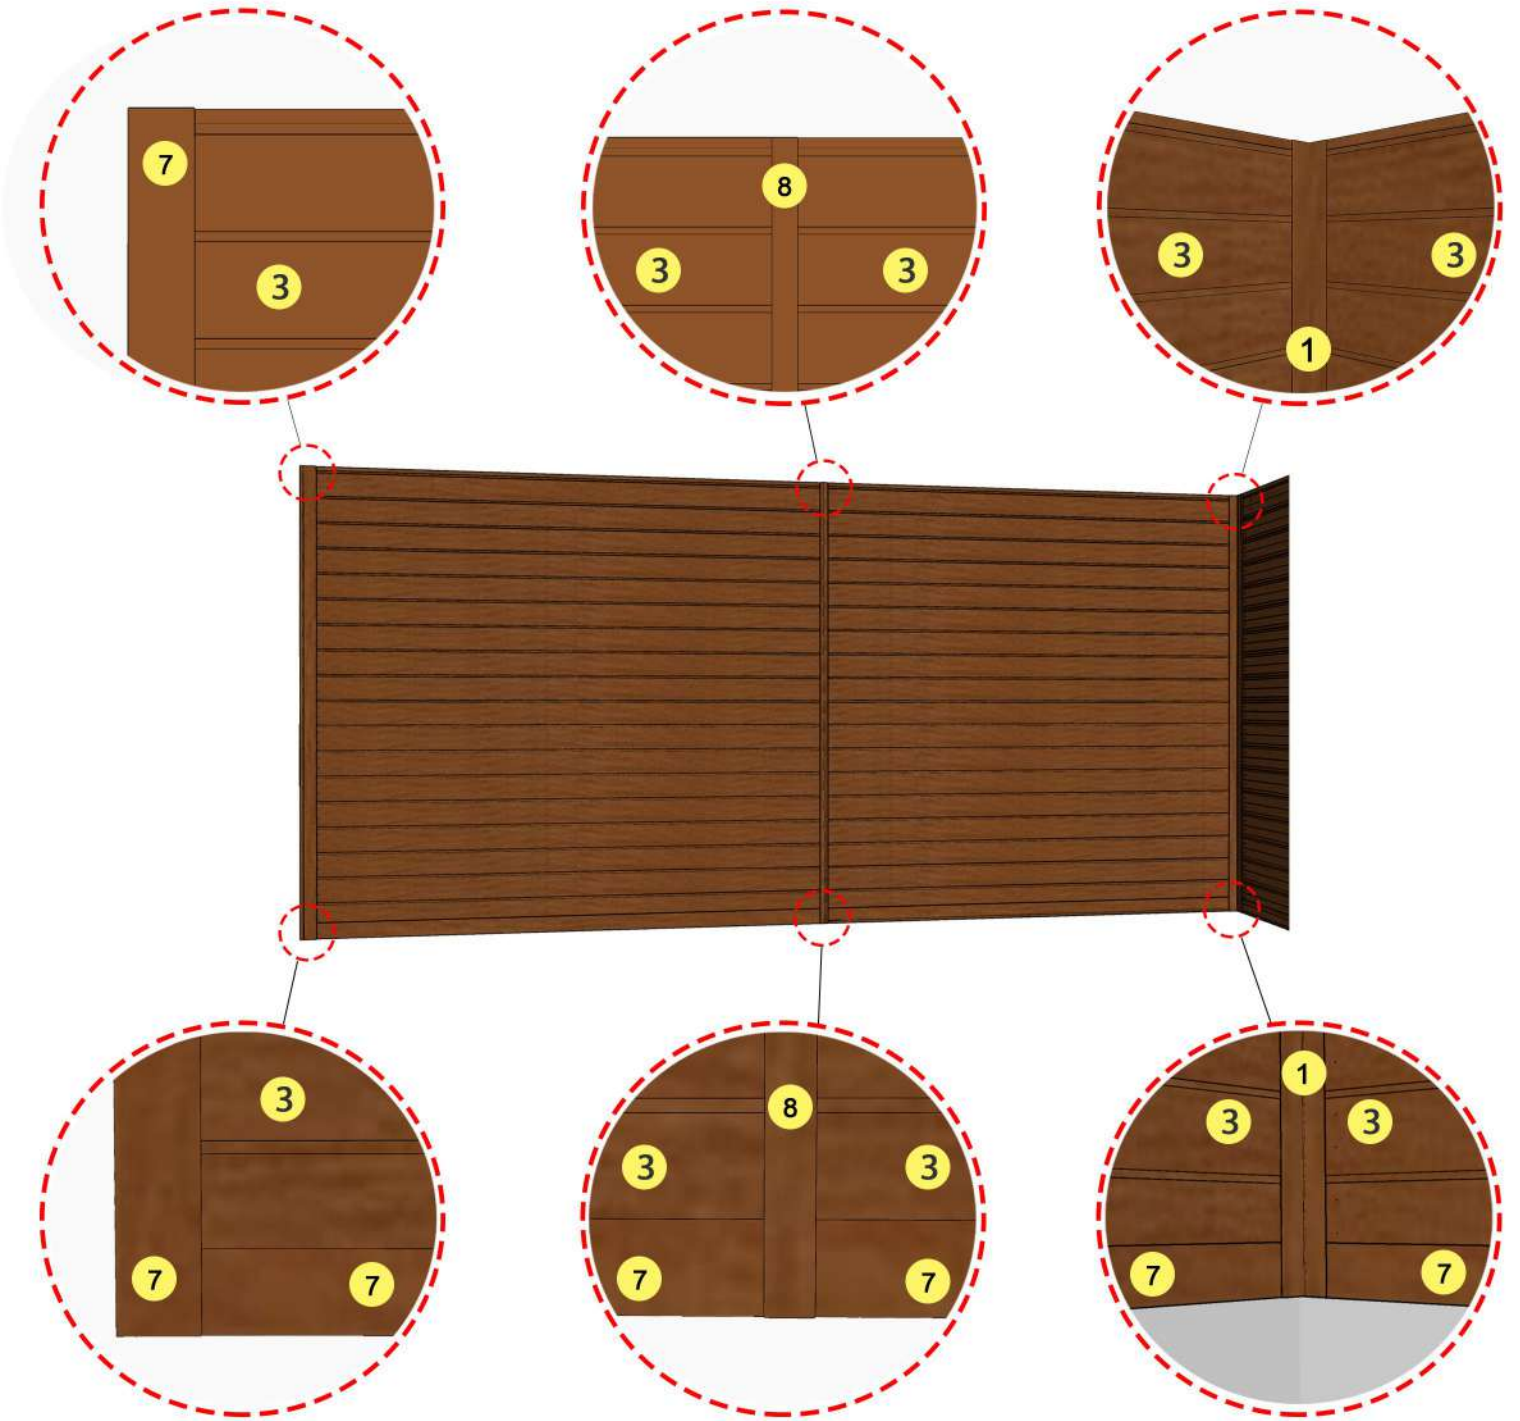

LDD CLAD JOINER
MALE TOP

LDD CLAD CORNER FEMALE

LDD CLAD CORNER MALE

LDD 150 CLAD

LDD CLAD CORNER FEMALE

LDD CLAD STARTER MALE TOP 55mm

LDD 150 CLAD

LDD CLAD CORNER MALE

LDD CLAD STARTER MALE TOP 55mm