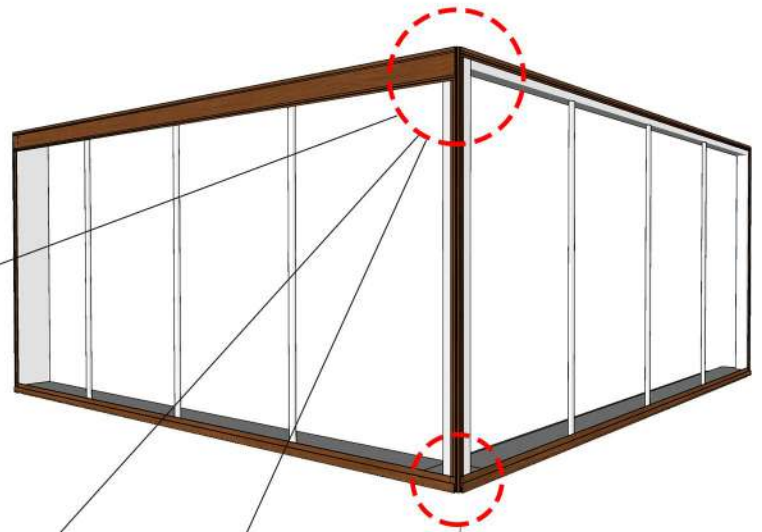

LINK
Decorative Designs

CLADDING SYSTEM

LDD 100 CLAD

LDD 150 CLAD

LDD CLAD STARTER

LDD CLAD STARTER
FEMALE BASE 55mm

LDD CLAD STARTER
MALE TOP 55mm

LDD CLAD JOINER
FEMALE BASE

LDD CLAD JOINER
MALE TOP

LDD CLAD CORNER FEMALE

LDD CLAD CORNER MALE

LDD 150 CLAD

LDD CLAD CORNER FEMALE

LDD CLAD STARTER MALE TOP 55mm

LDD 150 CLAD

LDD CLAD CORNER MALE

LDD CLAD STARTER MALE TOP 55mm