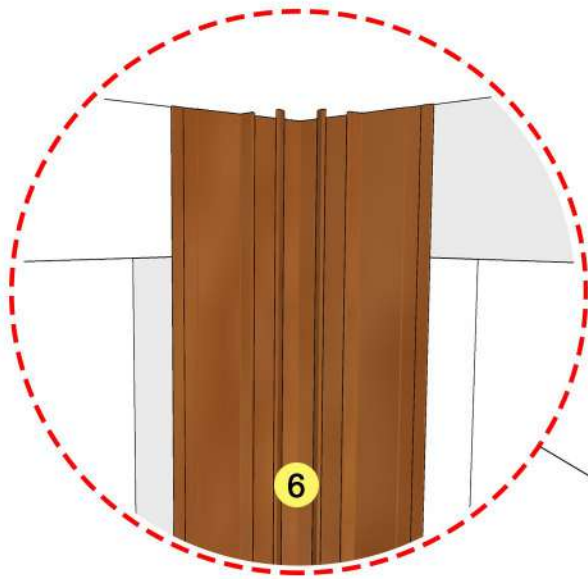

LINK
Decorative Designs

CLADDING SYSTEM

LDD 100 CLAD

LDD 150 CLAD

LDD CLAD STARTER

LDD CLAD STARTER
FEMALE BASE 55mm

LDD CLAD STARTER
MALE TOP 55mm

LDD CLAD JOINER
FEMALE BASE

LDD CLAD JOINER
MALE TOP

LDD CLAD CORNER FEMALE

LDD CLAD CORNER MALE

LDD 150 CLAD

LDD CLAD CORNER FEMALE

LDD CLAD STARTER MALE TOP 55mm

LDD 150 CLAD

LDD CLAD CORNER MALE