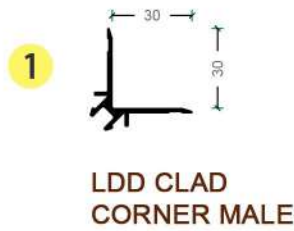

LINK
Decorative Designs

CLADDING SYSTEM

LDD 100 CLAD

LDD 150 CLAD

LDD CLAD STARTER

LDD CLAD STARTER
FEMALE BASE 55mm

LDD CLAD STARTER
MALE TOP 55mm

LDD CLAD JOINER
FEMALE BASE

LDD CLAD JOINER
MALE TOP

LDD CLAD CORNER FEMALE

LDD CLAD CORNER MALE

LDD 150 CLAD

LDD CLAD CORNER FEMALE

LDD CLAD STARTER MALE TOP 55mm

LDD 150 CLAD

LDD CLAD CORNER MALE

LDD CLAD STARTER MALE TOP 55mm