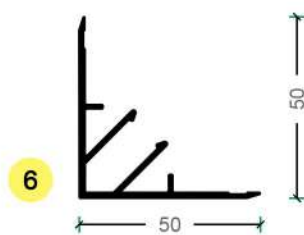

LDD CLAD JOINER
MALE TOP

LDD CLAD CORNER FEMALE

LDD CLAD CORNER MALE

LDD 150 CLAD

LDD CLAD CORNER FEMALE

LDD CLAD STARTER MALE TOP 55mm

LDD 150 CLAD

LDD CLAD CORNER MALE