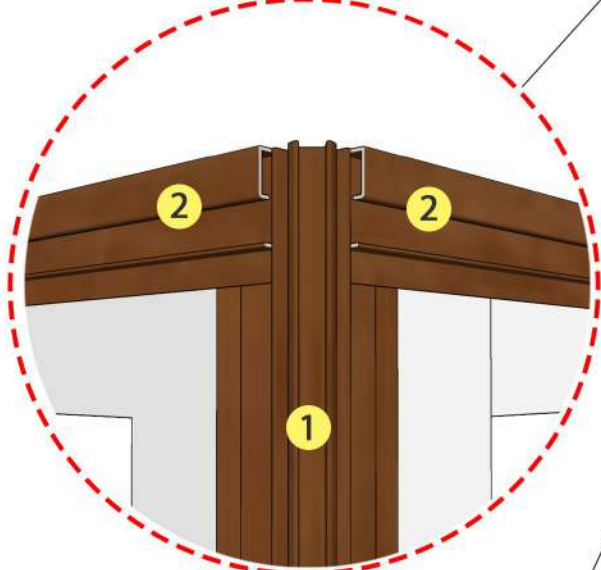

LINK
Decorative Designs

CLADDING SYSTEM

LDD 100 CLAD

LDD 150 CLAD

LDD CLAD STARTER

LDD CLAD STARTER
FEMALE BASE 55mm

LDD CLAD STARTER
MALE TOP 55mm

LDD CLAD JOINER
FEMALE BASE

LDD CLAD JOINER
MALE TOP

LDD CLAD CORNER FEMALE

LDD CLAD CORNER MALE

LDD 150 CLAD

LDD CLAD CORNER FEMALE

LDD CLAD STARTER MALE TOP 55mm

LDD 150 CLAD

LDD CLAD CORNER MALE

LDD CLAD STARTER MALE TOP 55mm