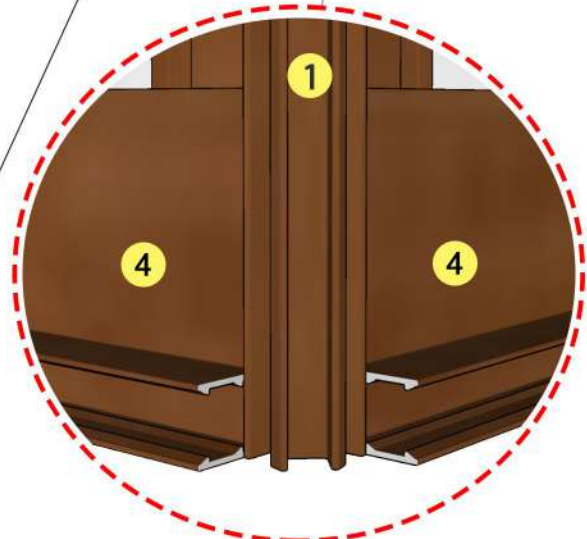

LINK
Decorative Designs

CLADDING SYSTEM

LDD 100 CLAD

LDD 150 CLAD

LDD CLAD STARTER

LDD CLAD STARTER
FEMALE BASE 55mm

LDD CLAD STARTER
MALE TOP 55mm

LDD CLAD JOINER
FEMALE BASE

LDD CLAD JOINER
MALE TOP

LDD CLAD CORNER FEMALE

LDD CLAD CORNER MALE

LDD 150 CLAD

LDD CLAD CORNER FEMALE

LDD CLAD STARTER MALE TOP 55mm

LDD 150 CLAD

LDD CLAD CORNER MALE

LDD CLAD STARTER MALE TOP 55mm