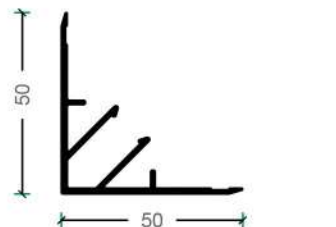

LINK
Decorative Designs

CLADDING SYSTEM

LDD 100 CLAD

LDD 150 CLAD

LDD CLAD STARTER

LDD CLAD STARTER
FEMALE BASE 55mm

LDD CLAD STARTER
MALE TOP 55mm

LDD CLAD JOINER
FEMALE BASE

LDD CLAD JOINER
MALE TOP

LDD CLAD CORNER FEMALE

LDD CLAD CORNER MALE

LDD 150 CLAD

LDD CLAD CORNER FEMALE

LDD CLAD STARTER MALE TOP 55mm

LDD 150 CLAD

LDD CLAD CORNER MALE

LDD CLAD STARTER MALE TOP 55mm