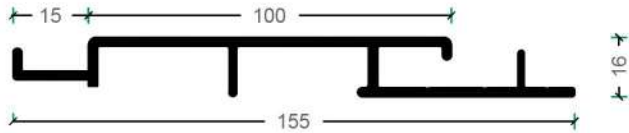

LINK
Decorative Designs

CLADDING SYSTEM

LDD 100 CLAD

LDD 150 CLAD

LDD CLAD STARTER

LDD CLAD STARTER
FEMALE BASE 55mm

LDD CLAD STARTER
MALE TOP 55mm

LDD CLAD JOINER
FEMALE BASE

LDD CLAD JOINER
MALE TOP

LDD CLAD CORNER FEMALE

LDD CLAD CORNER MALE

LDD 150 CLAD

LDD CLAD CORNER FEMALE

LDD CLAD STARTER MALE TOP 55mm

LDD 150 CLAD

LDD CLAD CORNER MALE