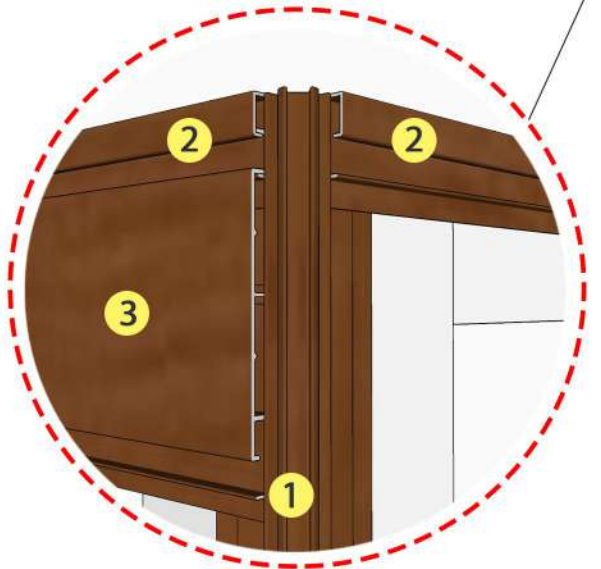

LINK
Decorative Designs

CLADDING SYSTEM

LDD 100 CLAD

LDD 150 CLAD

LDD CLAD STARTER

LDD CLAD STARTER
FEMALE BASE 55mm

LDD CLAD STARTER
MALE TOP 55mm

LDD CLAD JOINER
FEMALE BASE

LDD CLAD JOINER
MALE TOP

LDD CLAD CORNER FEMALE

LDD CLAD CORNER MALE

LDD 150 CLAD

LDD CLAD CORNER FEMALE

LDD CLAD STARTER MALE TOP 55mm

LDD 150 CLAD

LDD CLAD CORNER MALE

LDD CLAD STARTER MALE TOP 55mm